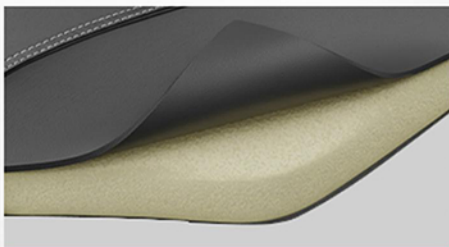

COMFORT SEAT EUROPA

RPD
RACING PERFORMANCE DEVELOPMENT

Thermal Regulated

Crafted with soft & breathable leather, reducing heat and pressure build-up on long rides.

Plug & Play

Designed for easy installation with a precise fit, making your upgrade hassle-free.

Comfortable

Featuring ultra-soft foam that minimizes fatigue, giving you lasting comfort during every journey.

BLACK/WHITE

BLACK/RED

Available

FOR X-max Connected

HET: IDR 2.800.000

BREATHABLE LEATHER

BACK SUPPORT

SPORTY & COMFORT