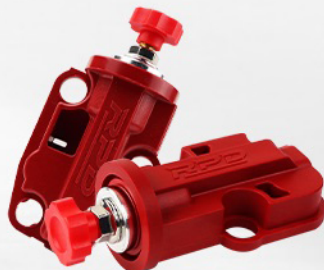

# IDLE SPEED CONTROL

**RPD**  
RACING PERFORMANCE DEVELOPMENT

 **ALUMINIUM MATERIAL**  
Strong & Durable

 **TIGHT SEAL**  
Easy to install with standar or modified parts

 **PLUG & PLAY**  
Easy to control with accurate results

## ISC R1

NEW LINE-UP

FOR X-MAX CONNECTED  
X-MAX

FOR ALL NEW N-MAX, N-MAX  
ALL NEW AEROX, AEROX

FOR N-MAX

FOR VARIO 150/125  
BEAT FI ESP

## OTHER ISC

FOR ADV 160  
PCX 160

FOR ADV 150  
PCX 150  
SONIC 150

FOR CRF 150L

HET: IDR 150.000

SOLE DISTRIBUTOR  
**MITRA 2000**  
MOTORCYCLE SPECIALIST

 rpdmoto